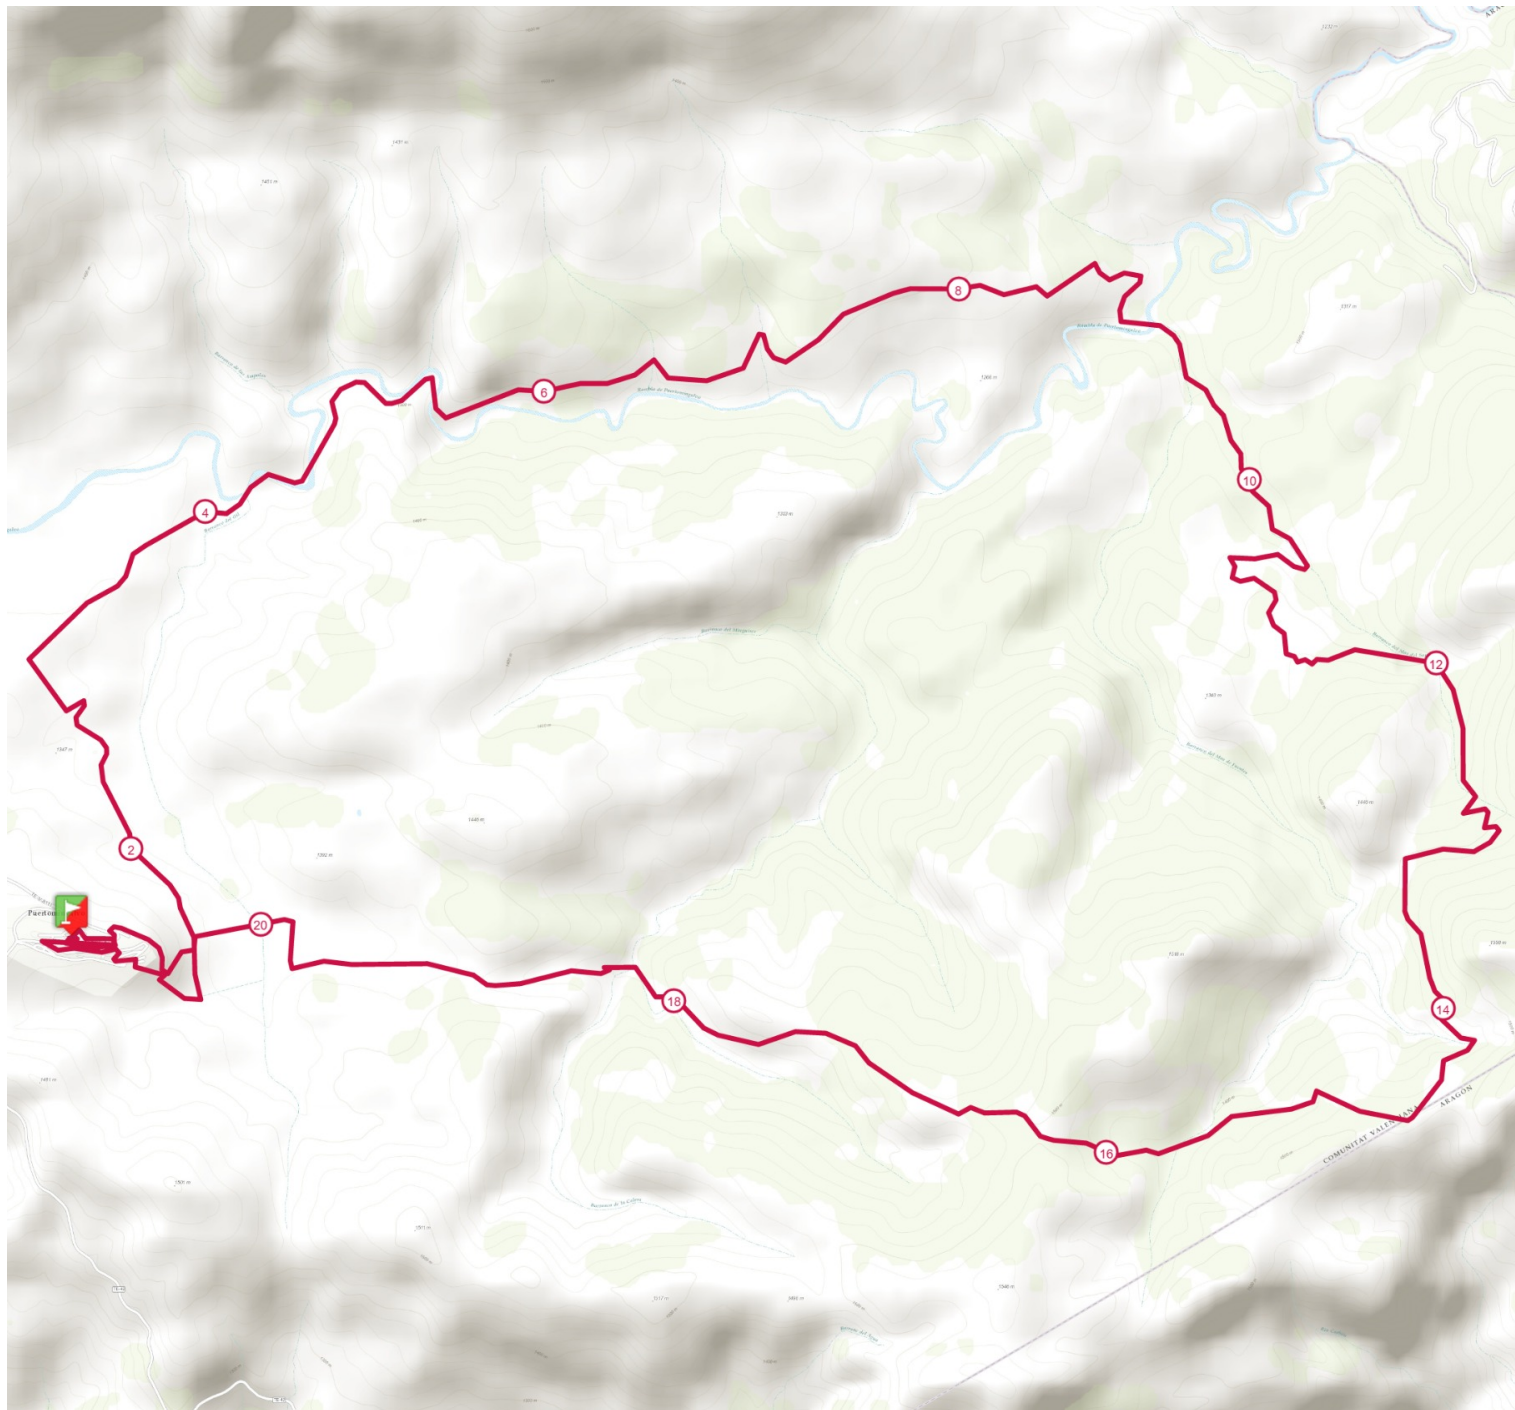

Get this track on your mobile with the app TrailConnect. To read more : <http://trailconnect.run>

<https://tracedetail.com>

> 10% > 20% > 30%